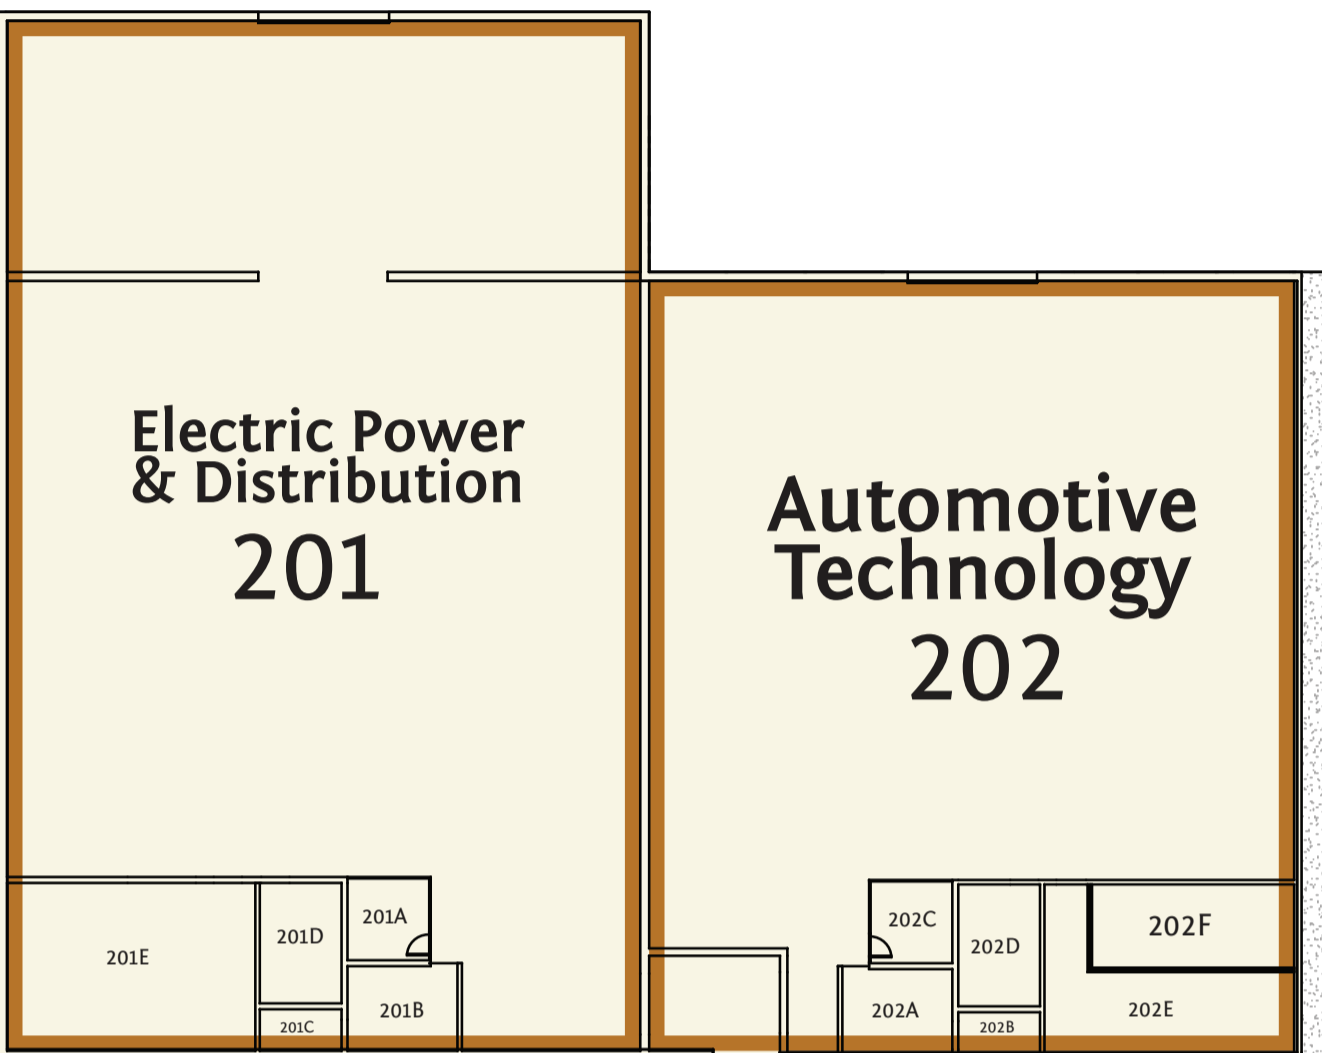

# OPEN HOUSE

Electric Power & Distribution Poles

Construction Technology

700  
Regional  
Testing Center

MAIN ENTRY

Yard Games

Food Truck

NO PUBLIC ACCESS